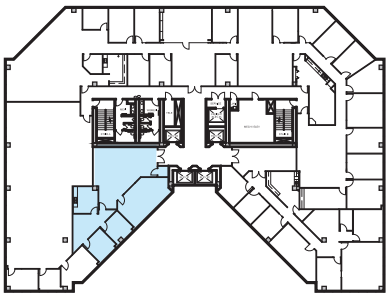

1225 NORTH LOOP WEST

SUITE 700 | 1,968 SF

1225 NORTH LOOP
INVESTMENTS, INC.

STREAM

For leasing information contact: **Mat Volz** mathew.volz@streamrealty.com or **Katy Stewart** katy.stewart@streamrealty.com | 713.300.0300