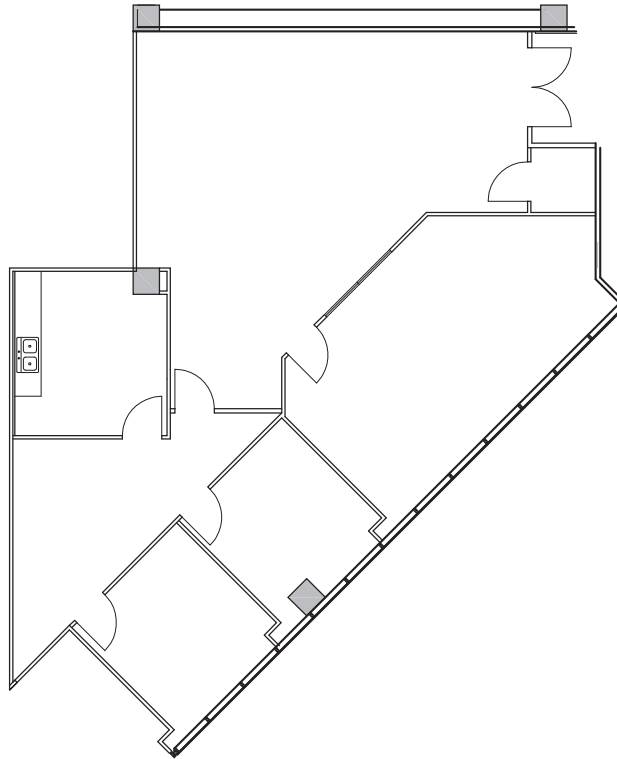

1225 NORTH LOOP WEST

SUITE 700 | 1,968 SF

1225 NORTH LOOP
INVESTMENTS, INC.

STREAM

For leasing information contact: **Mat Volz** mathew.volz@streamrealty.com or **Katy Stewart** katy.stewart@streamrealty.com | 713.300.0300